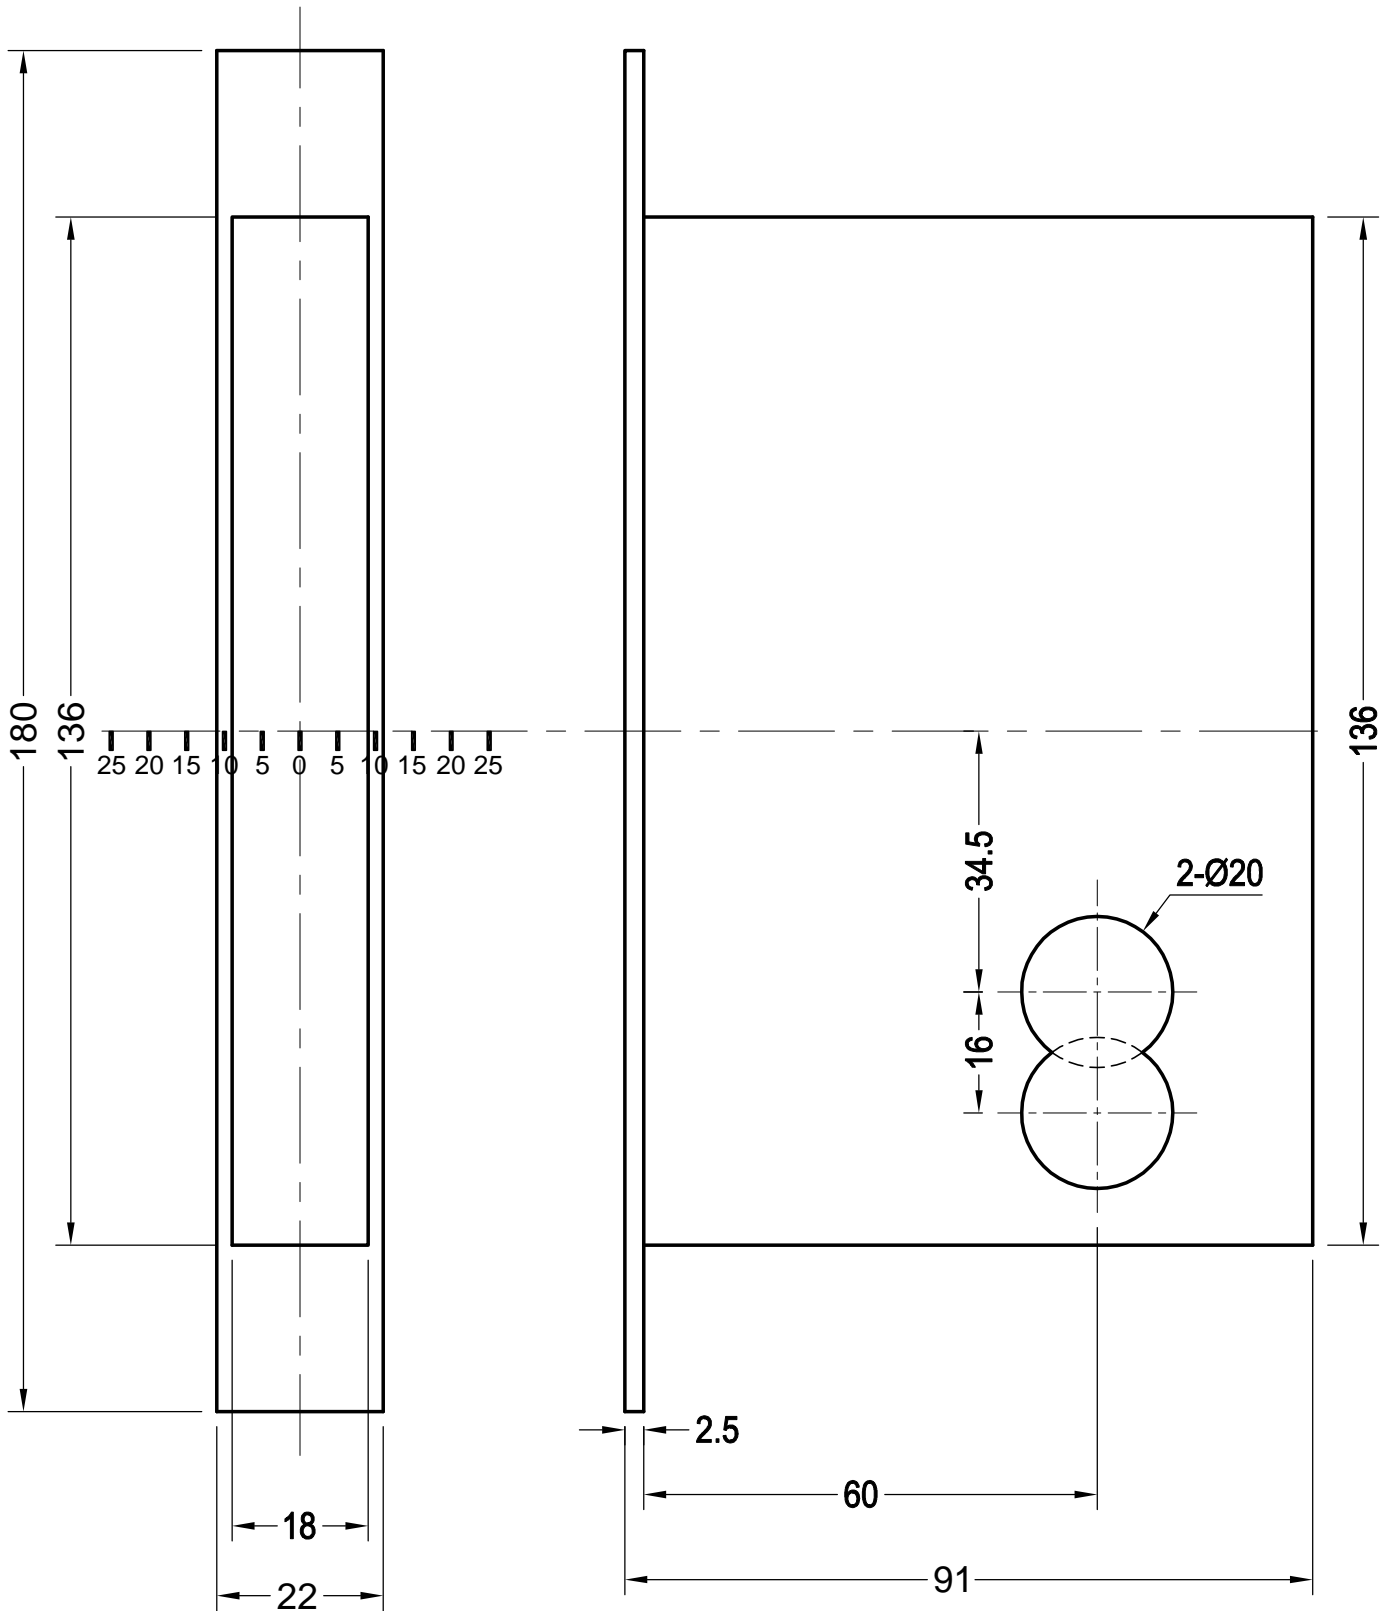

HANDLE HOUSE
& THINGS

Template for 60mm backset 48cc roller lock

HANDLE HOUSE
& THINGS