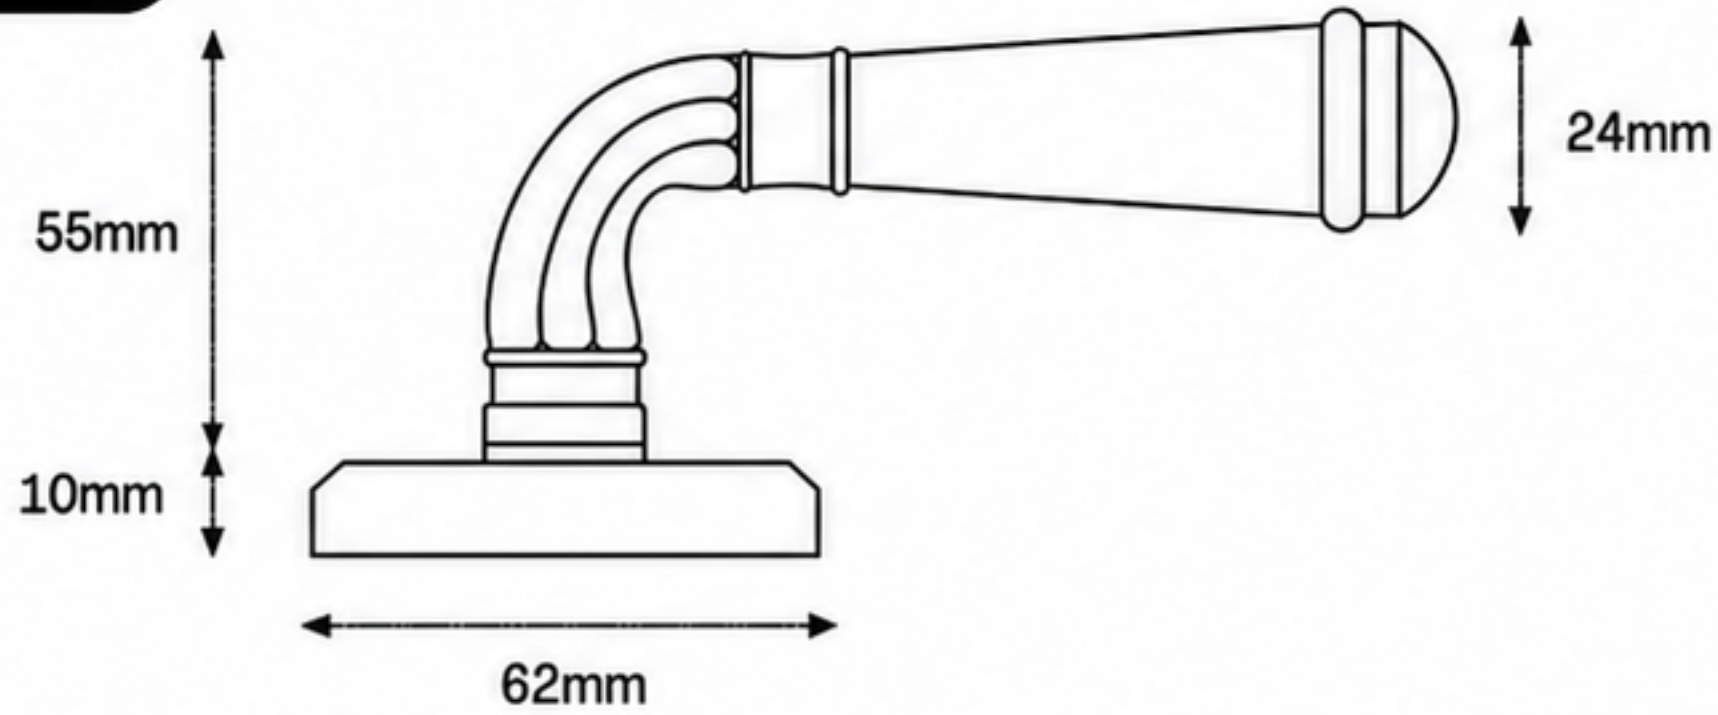

L24 – BANGALOW LEVER

TECHNICAL DRAWINGS

FRONT VIEW

SIDE VIEW

STRIKER PLATE (FRONT VIEW)

LATCH PLATE (FRONT VIEW)