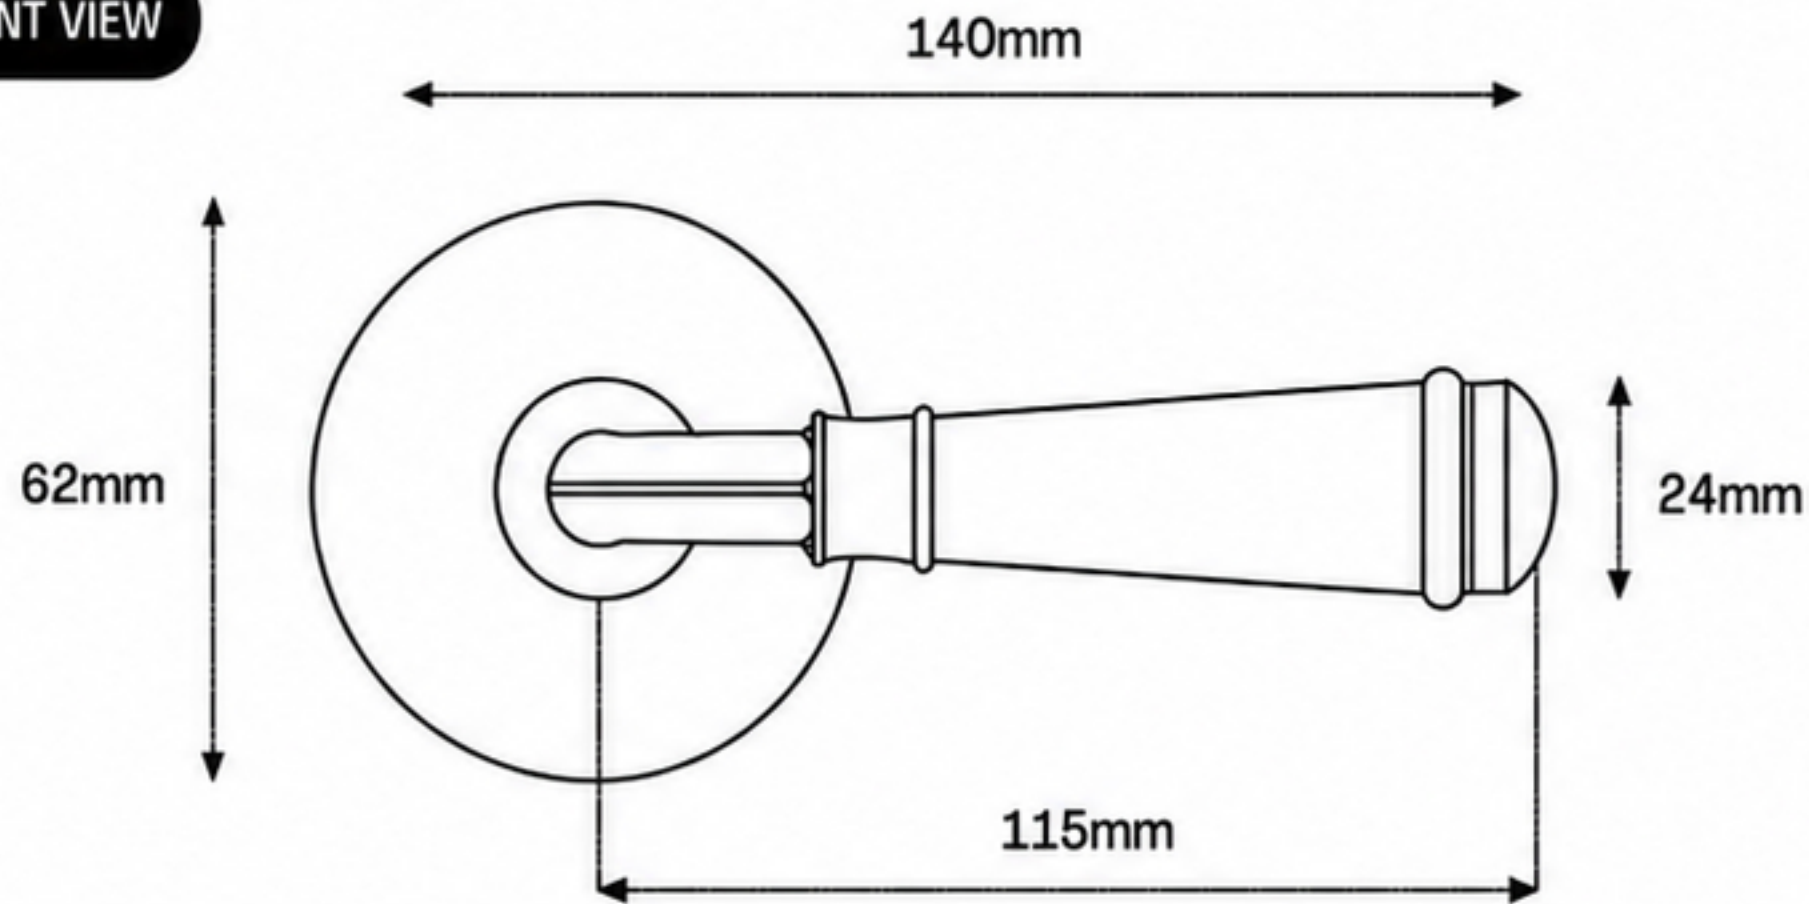

L24 – BANGALOW LEVER

TECHNICAL DRAWINGS

FRONT VIEW

SIDE VIEW

STRIKER PLATE (FRONT VIEW)

LATCH PLATE (FRONT VIEW)