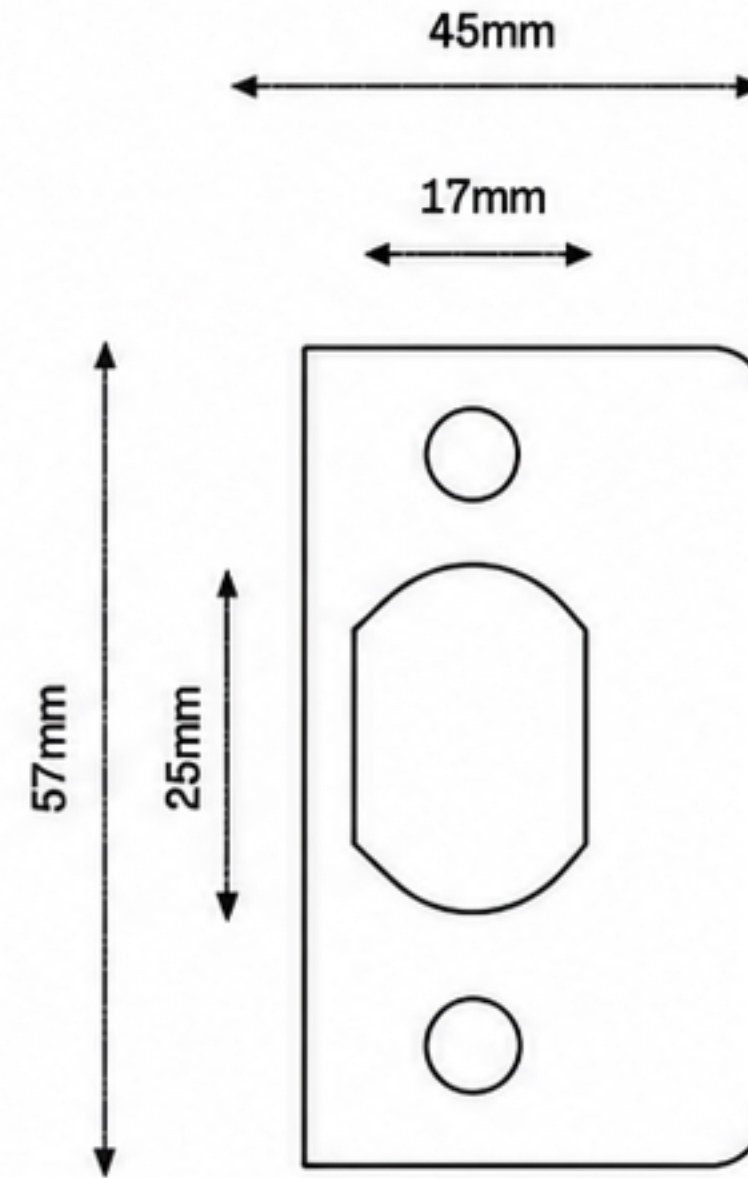

L24 – BANGALOW LEVER

TECHNICAL DRAWINGS

FRONT VIEW

SIDE VIEW

STRIKER PLATE (FRONT VIEW)

LATCH PLATE (FRONT VIEW)