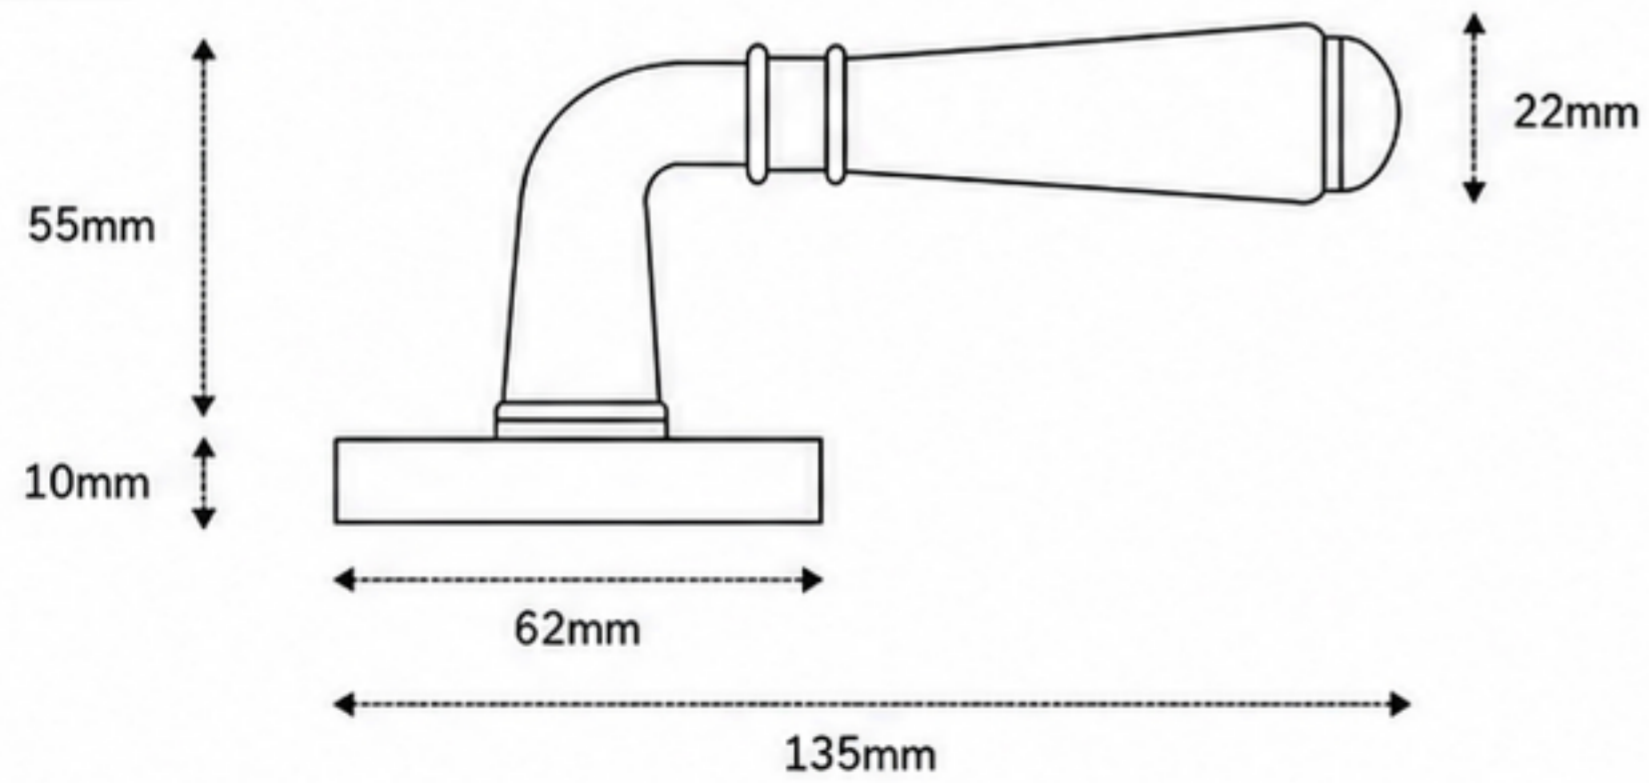

L2 – BALMAIN LEVER

TECHNICAL DRAWINGS

FRONT VIEW

SIDE VIEW

STRIKER PLATE (FRONT VIEW)

LATCH PLATE (FRONT VIEW)