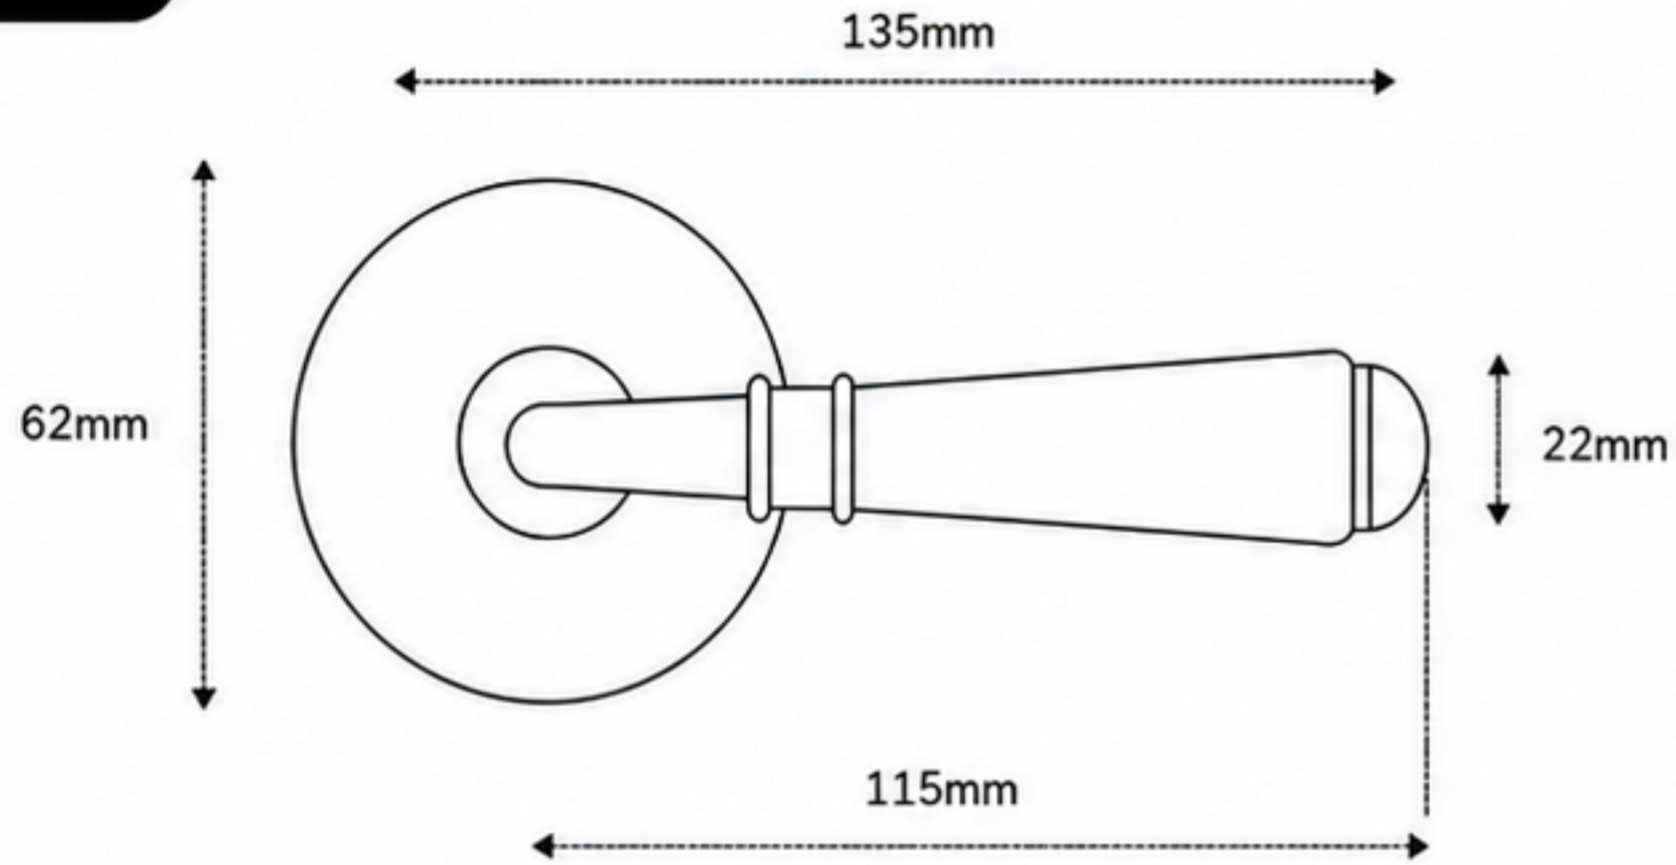

L2 – BALMAIN LEVER

TECHNICAL DRAWINGS

FRONT VIEW

SIDE VIEW

STRIKER PLATE (FRONT VIEW)

LATCH PLATE (FRONT VIEW)