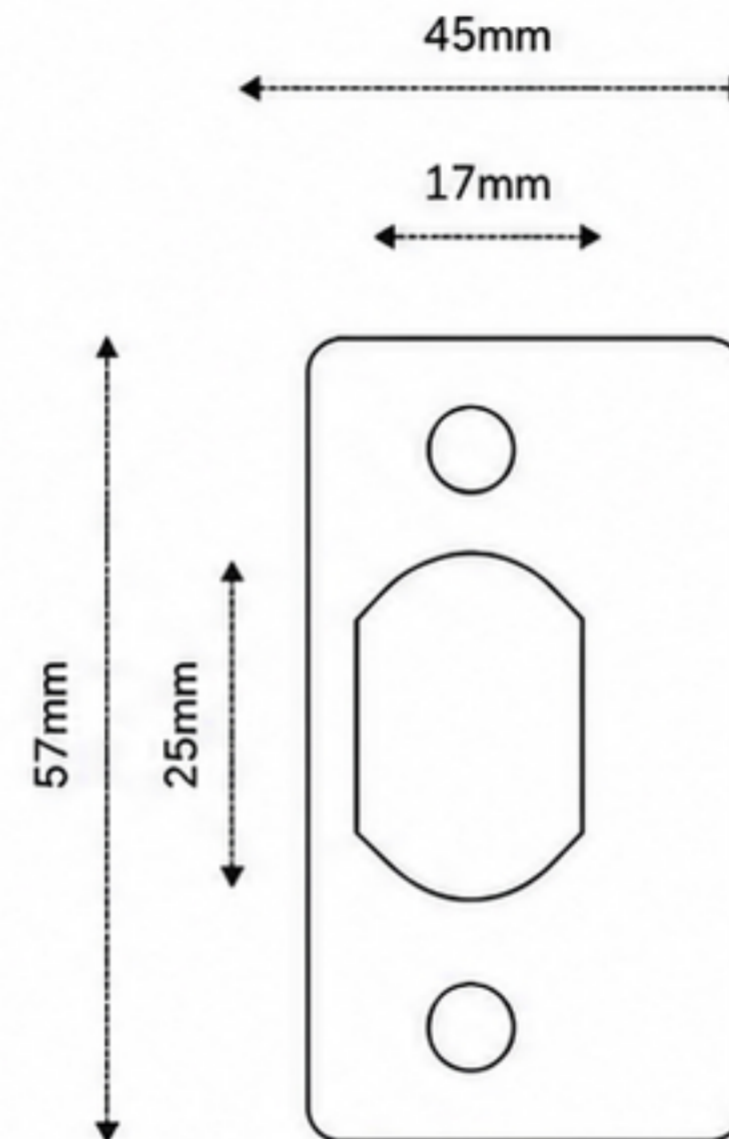

L2 – BALMAIN LEVER

TECHNICAL DRAWINGS

FRONT VIEW

SIDE VIEW

STRIKER PLATE (FRONT VIEW)

LATCH PLATE (FRONT VIEW)