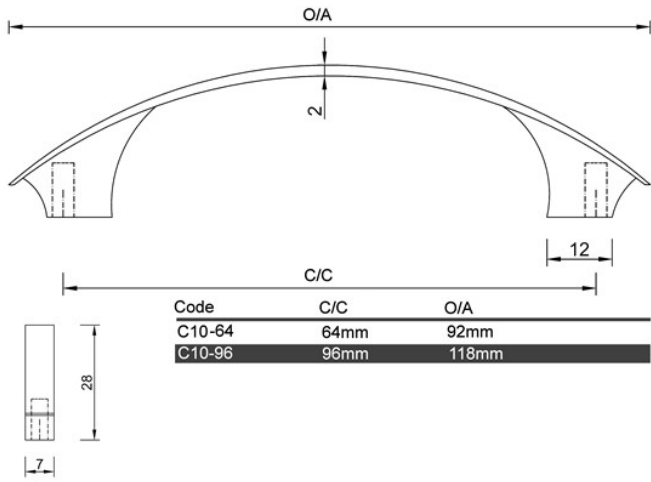

### Product Description

C10- An uncomplicated delicate Bow Handle with arched feet. This handle is great for kitchens or rooms that are transitional or modern.

### Product Attributes

- Finish: All Finishes, Black, Satin Nickel
- Handle Size C/C: 64mm, 96mm
- Style: Contemporary, Modern, Transitional

### Product Gallery

Code	C/C	O/A
C10-64	64mm	92mm
C10-96	96mm	118mm