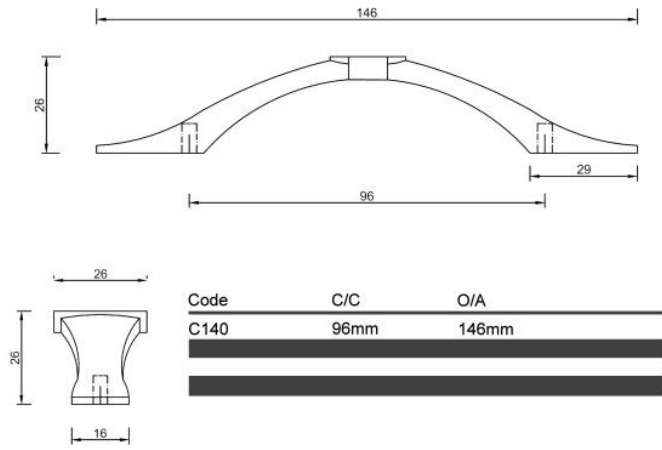

C140- New Farm Handle*

Product Description

C140- New Farm Handle a decorative antique tapered Bow Handle. Comes in one size only and has the complementing knob to match. Great for that Country Style look!

Cabinet handle available in Glossy Antique Bronze finish.

Product Attributes

- Finish: Glossy Antique Bronze
- Handle Size C/C: 96mm

Product Gallery

Code	C/C	O/A
C140	96mm	146mm