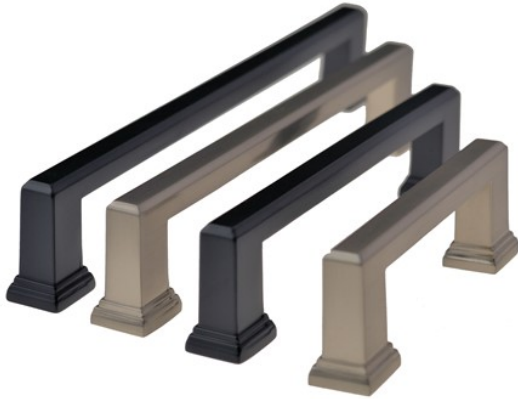

C156- Bondi Cabinet Handles

Product Description

The C156 Bondi is a decorative square cabinet handle. It has ornate tapered indented square feet for a great traditional modern feel.

Sizes Available: 76/96mm (special handle as it does both sizes), 128mm, 160mm and 192mm C/C.

Cabinet Handles Available in Satin Nickel / Black

[Matching K91 Knobs](#)

Product Attributes

- Finish: All Finishes, Black, Polished Nickel, Satin Nickel
- Handle Size C/C: 76mm, 96mm, 128mm, 160mm, 192mm
- Style: Antique, Traditional, Vintage