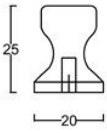

C170 – Chrome Bothwell Cabinet Handles

Product Description

C170- Bothwell Cabinet Handles have an architectural D-shaped Cabinet Handle with Wide Feet. A fantastic modern Cabinet Handle to suit all styles like Industrial, Steampunk or that in between. If you are looking for something a little bit different that is out of the norm, these handles are a fantastic addition.

Sizes Available: 96mm, 128mm or 256mm C/C

Cabinet Handles Available in Chrome

Product Attributes

- Finish: Chrome
- Handle Size C/C: 96mm, 128mm, 256mm
- Style: Architectural, Contemporary, Modern

Product Gallery

Code	C/C	O/A	P
C170-96	96mm	130mm	25mm
C170-128	128mm	160mm	25mm
C170-256	256mm	290mm	25mm