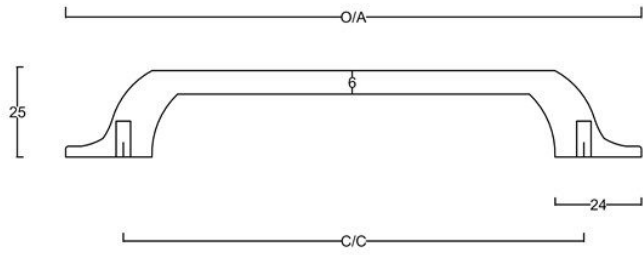

C170 – Chrome Bothwell Cabinet Handles

Product Description

C170- Bothwell Cabinet Handles have an architectural D-shaped Cabinet Handle with Wide Feet. A fantastic modern Cabinet Handle to suit all styles like Industrial, Steampunk or that in between. If you are looking for something a little bit different that is out of the norm, these handles are a fantastic addition.

Sizes Available: 96mm, 128mm or 256mm C/C

Cabinet Handles Available in Chrome

Product Attributes

- Finish: Chrome
- Handle Size C/C: 96mm, 128mm, 256mm
- Style: Architectural, Contemporary, Modern

Product Gallery

Code	C/C	O/A	P
C170-96	96mm	130mm	25mm
C170-128	128mm	160mm	25mm
C170-256	256mm	290mm	25mm