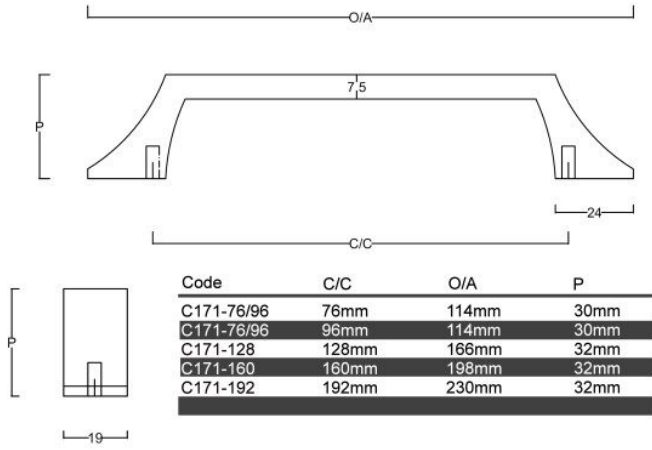

C171 - Nedlands Cabinet Handles

Product Description

Our C171 - Nedlands Cabinet Handles are a Modern, Unique and Elegant Square Cabinet Handles that have Tapered Legs.

Sizes Available: 76mm, 96mm, 128mm, 160mm and 192mm C/C.

Cabinet Handles Available in Satin Nickel / Black / Chrome

[Matching Knob - K108](#)

Product Attributes

- Finish: All Finishes, Black, Chrome, Satin Nickel
- Handle Size C/C: 76mm, 96mm, 128mm, 160mm, 192mm
- Style: Contemporary, Modern, Unique

Product Gallery

Code	C/C	O/A	P
C171-76/96	76mm	114mm	30mm
C171-76/96	96mm	114mm	30mm
C171-128	128mm	166mm	32mm
C171-160	160mm	198mm	32mm
C171-192	192mm	230mm	32mm