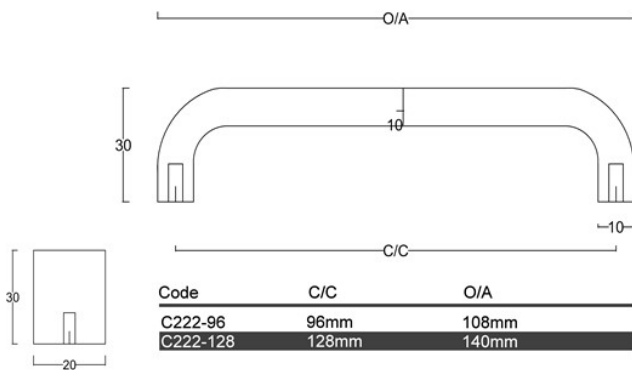

C222- Oatley D Pull Timber Cabinet Handles

Product Description

C222- Oatley D Pull Timber Cabinet Handles come in two stunning finishes, walnut and white oak. With the natural palette, the handcrafted cabinet handles cultivate a sense of warmth, texture and charm, becoming the unique focus of any space.

Please note: Colour variations can occur due to being a natural timber material

Product Attributes

- Size: 96mm, 128mm
- Finish: Walnut, White Oak
- Style: Architectural, Contemporary

Product Gallery

Product data have been exported from - Handle House
Export date: Sat Jun 25 22:40:03 2022 / +0000 GMT