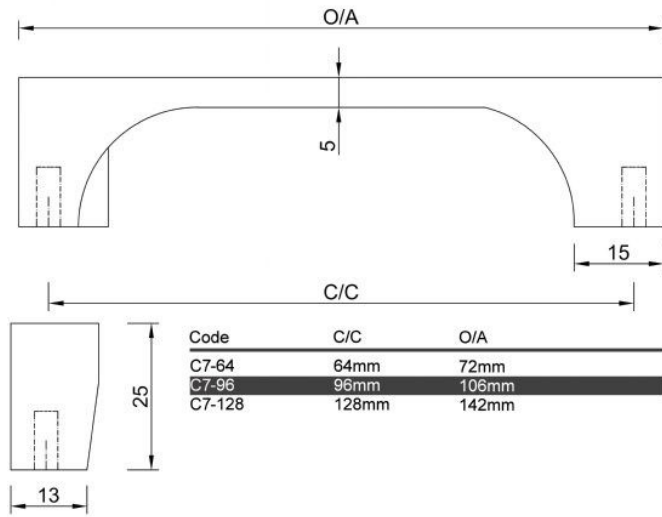

### Product Attributes

- Finish: Satin Nickel
- Handle Size C/C: 64mm, 96mm, 128mm
- Style: Contemporary, Modern

### Product Gallery

Code	C/C	O/A
C7-64	64mm	72mm
C7-96	96mm	106mm
C7-128	128mm	142mm