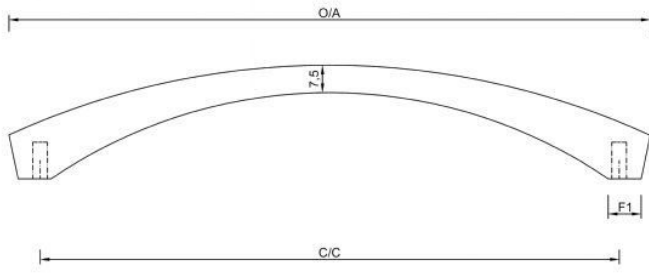

C75- Mildura Chrome Handles

Product Description

These architecturally designed C75-Mildura Chrome Cabinet Handles are unique. These have various of clean-lined angles giving it a contemporary design look. This shiny cabinet handle will spruce up any kitchen or wardrobe.

Cabinet Available in Chrome Cabinet Handles

Product Attributes

- Finish: Chrome
- Handle Size C/C: 128mm, 160mm, 192mm
- Style: Architectural, Contemporary, Unique

Product Gallery

Code	C/C	O/A	Projection	F1	F2
C75-128	128mm	142mm	29.5mm	8mm	17mm
C75-160	160mm	175.5mm	31mm	9mm	18mm
C75-192	192mm	210mm	35mm	10mm	19mm