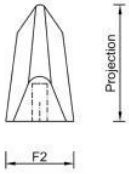

C75- Mildura Chrome Handles

Product Description

These architecturally designed C75-Mildura Chrome Cabinet Handles are unique. These have various of clean-lined angles giving it a contemporary design look. This shiny cabinet handle will spruce up any kitchen or wardrobe.

Cabinet Available in Chrome Cabinet Handles

Product Attributes

- Finish: Chrome
- Handle Size C/C: 128mm, 160mm, 192mm
- Style: Architectural, Contemporary, Unique

Product Gallery

Code	C/C	O/A	Projection	F1	F2
C75-128	128mm	142mm	29.5mm	8mm	17mm
C75-160	160mm	175.5mm	31mm	9mm	18mm
C75-192	192mm	210mm	35mm	10mm	19mm