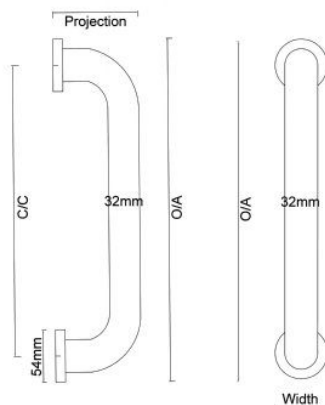

E4- Delux Grabrail High Quality Stainless Steel

Product Description

Safety Grab rail for bathrooms and showers available in two sizes 300mm and 450mm C/C.

Grabrail Available in Brushed Stainless Steel Grabrail

Product Attributes

- Finish: Brushed Stainless Steel
- Handle Size C/C: 300mm, 450mm
- Style: Contemporary

Product Gallery

Code	Overall	C/C	Projection	Width
E4-300	354mm	300mm	88mm	54mm
E4-450	504mm	450mm	88mm	54mm