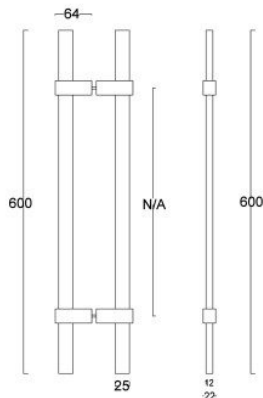

E9- Brendale Entrance Pull Handles - Matt Black

Product Description

These Unique Brushed Stainless Steel Thin Square Bar Handle have adjustable legs, you can modify your own size Centre to Centre. The overall length of these Pull Handles is at 600mm with adjustable legs. A fantastic universal Pull Handle for all styles.

Pull Handles Available in Matt Black

Product Attributes

- Finish: Matt Black
- Handle Size C/C: Adjustable
- Powder Coated: Matt Black
- Style: Architectural, Contemporary, Modern, Unique, Universal

Product Gallery

Code	Overall	C/C	Projection	Width
E9-600-BL	600mm	N/A	64mm	12mm