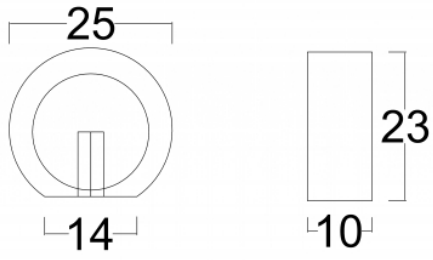

K137 - Coogee Knob

Product Description

K137 - An Elegant Small Round Thumb Pull Knob. Great to use on all cabinetry styles to add a wonderful element of design.

Please note: This product is made from solid brass and as a living finish the appearance will mature and evolve over time. Brass will oxidize when exposed to air and its new environment which may develop signs of tarnish, age and character...this is the beauty of brass.

Product Attributes

- Finish: Matt Satin Brass
- Size: 25mm
- Style: Modern, Traditional, Transitional

Product Gallery

Code	C/C	Base	O/A
K137	N/A	14mm	25mm