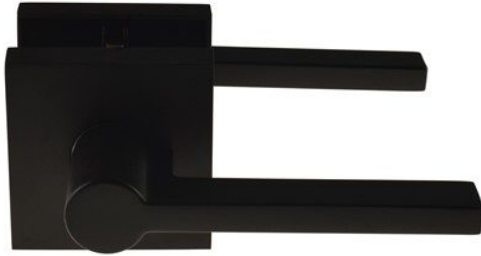

L10- Potts Point Black Levers

Product Description

Potts Point Black Levers. A Black sleek slim line lever set with a square back plate with an adjustable 60/70mm backset latch. Great to use for a contemporary and modern design.

Door Handle Lever Sets Available in Black- Dummy /Passage / Privacy with Emergency Release / Keyed / Keyed Combo Lever Door Handles

Product Attributes

- Finish: Black
- Product Type: All Product Types, Dummy, Keyed, Keyed Combo, Passage, Privacy
- Style: Contemporary, Modern, Universal