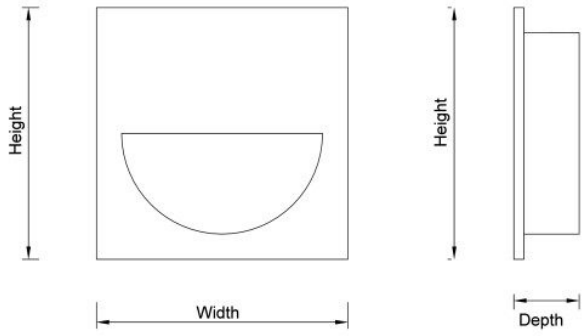

#### **Sizes Available:**

Small - 50mm x 50mm - **Comes Singular**

Large - 70mm x 70mm - **Comes Singular**

Flush Pulls Available in High Quality Brushed Stainless Steel

### Product Attributes

- Finish: All Finishes, Brushed Stainless Steel
- Size: 50mm x 50mm, 70mm x 70mm
- Style: Architectural, Universal

### Product Gallery

Code	Width/ Height	Depth
C58-Small	50mm	13mm
C58-Large	70mm	15mm