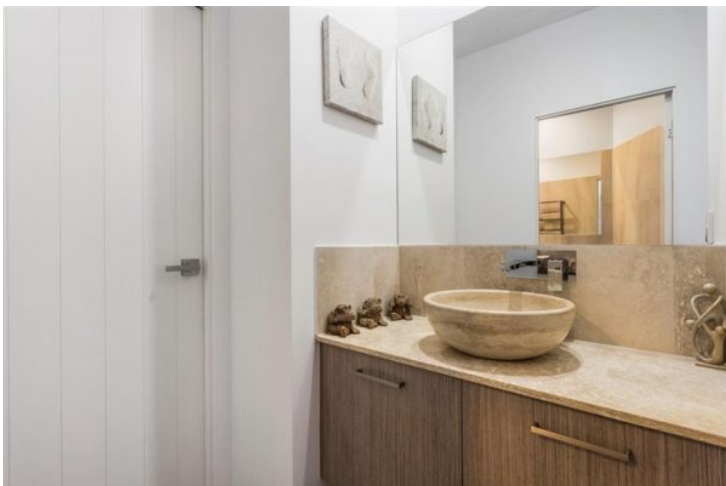

L3- Designer Door Handles High Quality Stainless Steel (Brushed) Door Handles - Square Escutcheons

Product Description

A Squared Style Lever with a round smooth back for a comfortable grip. Comes on a Square Brushed Stainless Steel Escutcheons. The lever is available in Brushed Stainless Steel Finish and comes with a 60mm backset latch.

- Finish: Brushed Stainless Steel
- Style: Architectural, Contemporary, Modern

Product Gallery

Product data have been exported from - [Handle House](#)
Export date: Sat Dec 4 0:45:52 2021 / +0000 GMT